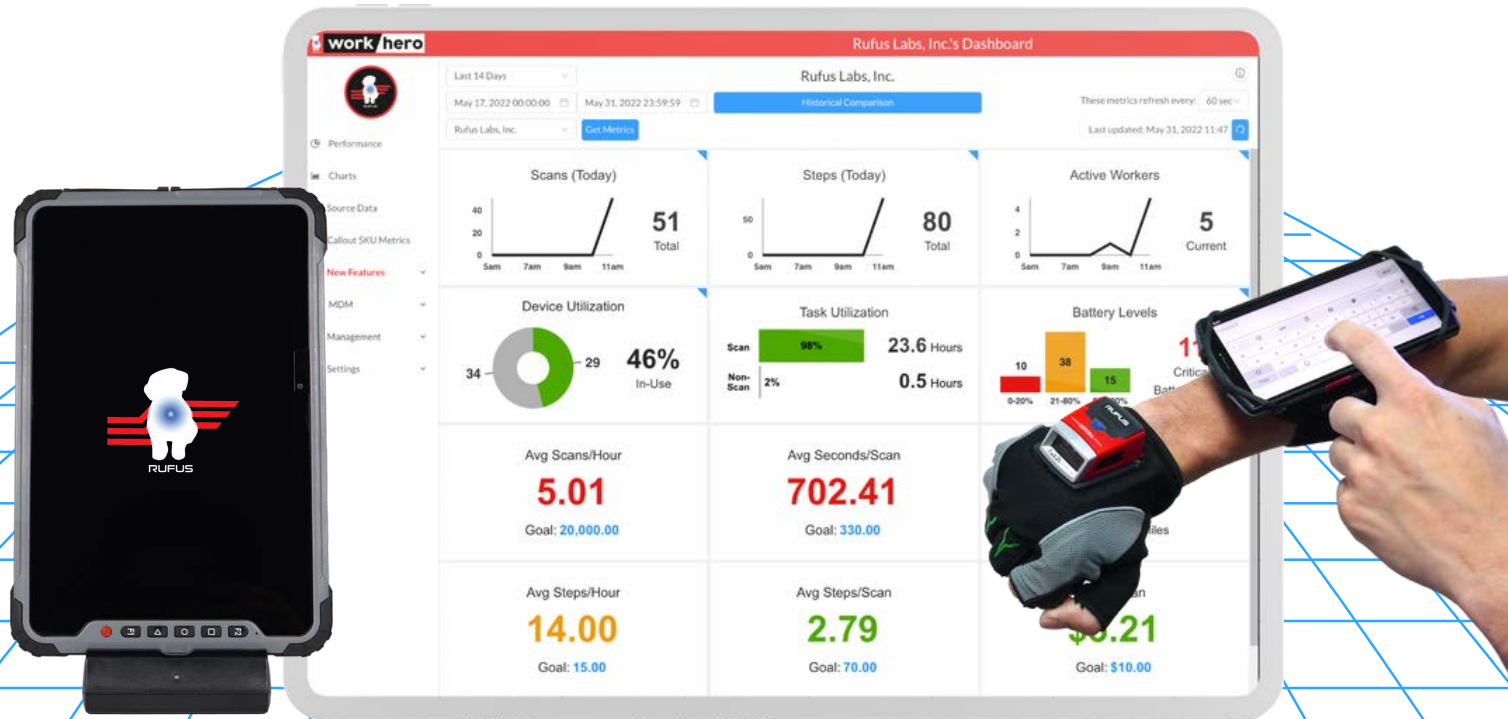

CONTACT: ENTERPRISE@RUFUSLABS.COM