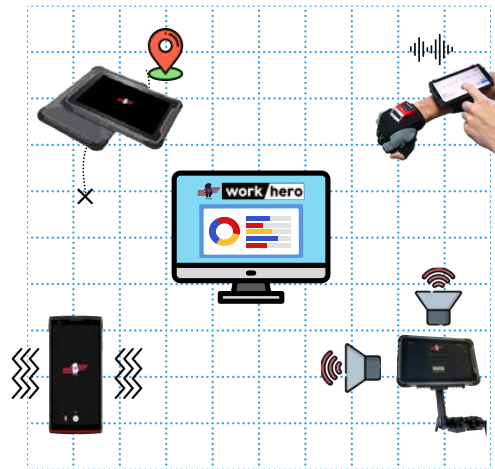

Rufus WorkHero

Platform Overview

One Subscription. Unlimited Productivity.

Rugged Devices & Wearable Scanners

Rufus Intelligence Dashboard & MDM

Hardware Upgrades

On-site Redundancies

Advanced Devices

Fresh Hardware. Always.

We'll replace your Rufus hardware with new tech as we build it to ensure your superhuman workforce always has the best tools. No cost upgrades. No more RFQ.

Intelligent Software

WorkHero "Intelligence"
(Scan & Non-Scan Labor Analytics, Team Mgmt)

WorkHero "Device Hub"
(Fleet Management, Wifi Config, App Deployment)

Compatibility & Optimization
with most WMS/ERP and Automation

New Features. Forever.

WorkHero enhances productivity, and brings useful reporting tools and device control. As new features are added, you'll be the first to get them.