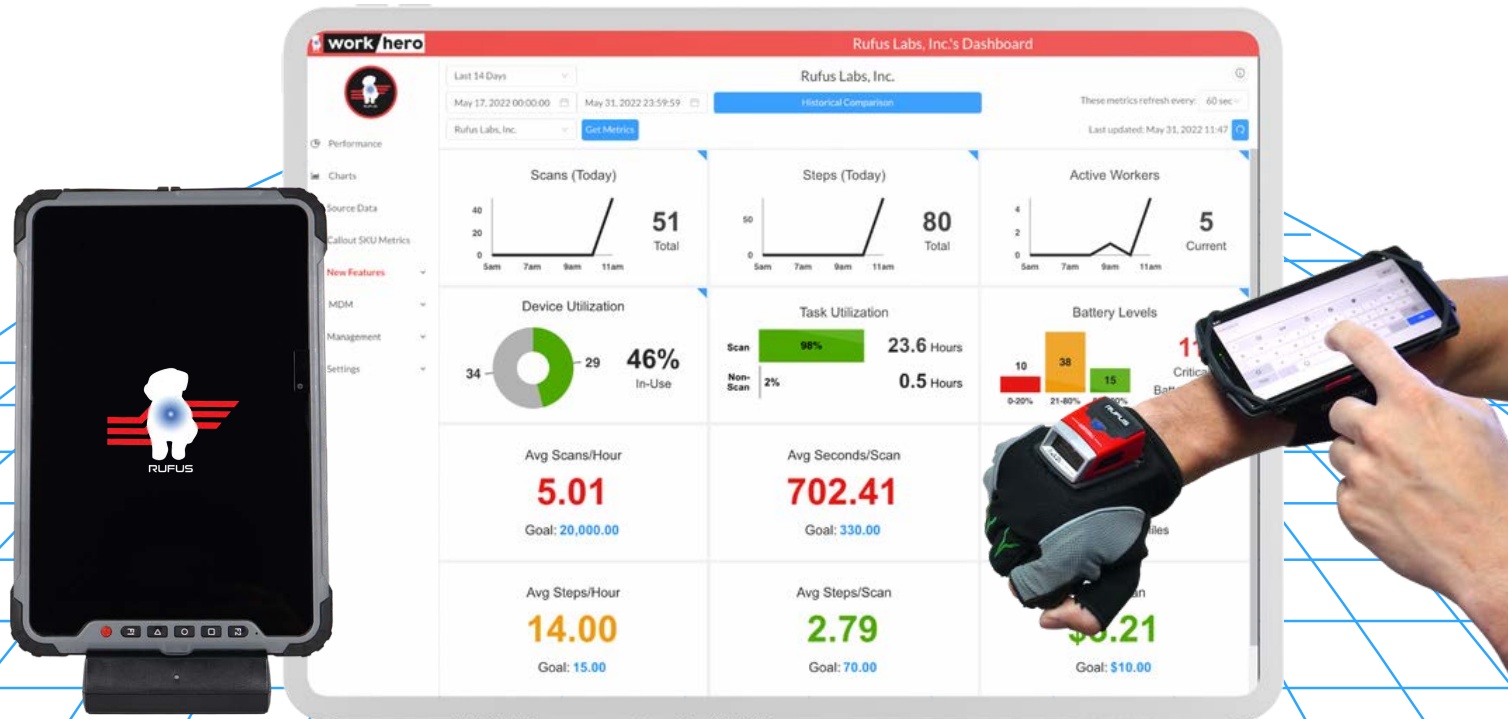

Rufus WorkHero

Platform Overview

One Subscription. Unlimited Productivity.

Rugged Devices & Wearable Scanners

Rufus Intelligence Dashboard & MDM

Hardware Upgrades

On-site Redundancies

Advanced Devices

**Enterprise Wearable Technology.
Rugged. Lightweight.
Full-Shift Life.**

**Rugged Enterprise Tablets.
Cart & Forklift Mountable.
Full-Shift Life.**

**Charge Docks & Swappable
Batteries make sure your
tech is always ready.**

Fresh Hardware. Always.

We'll replace your Rufus hardware with new tech as we build it to ensure your superhuman workforce always has the best tools. No cost upgrades. No more RFQ.

Intelligent Software

WorkHero "Intelligence"
(Scan & Non-Scan Labor Analytics, Team Mgmt)