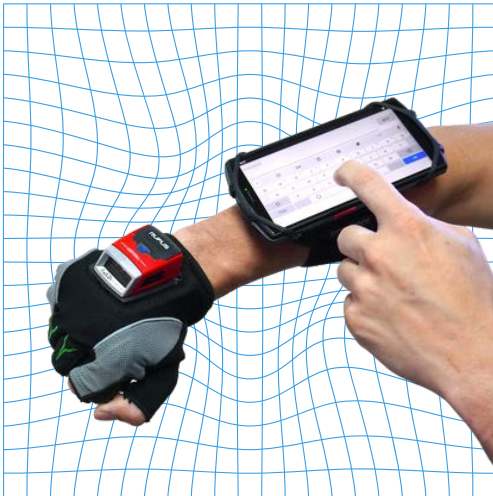

Rufus WorkHero

Platform Overview

One Subscription. Unlimited Productivity.

Rugged Devices & Wearable Scanners

Rufus Intelligence Dashboard & MDM

Hardware Upgrades

On-site Redundancies

Advanced Devices

**Enterprise Wearable Technology.
Rugged. Lightweight.
Full-Shift Life.**

**Rugged Enterprise Tablets.
Cart & Forklift Mountable.
Full-Shift Life.**

**Charge Docks & Swappable
Batteries make sure your
tech is always ready.**

Fresh Hardware. Always.

We'll replace your Rufus hardware with new tech as we build it to ensure your superhuman workforce always has the best tools. No cost upgrades. No more RFQ.

Intelligent Software

WorkHero "Intelligence"
(Scan & Non-Scan Labor Analytics, Team Mgmt)